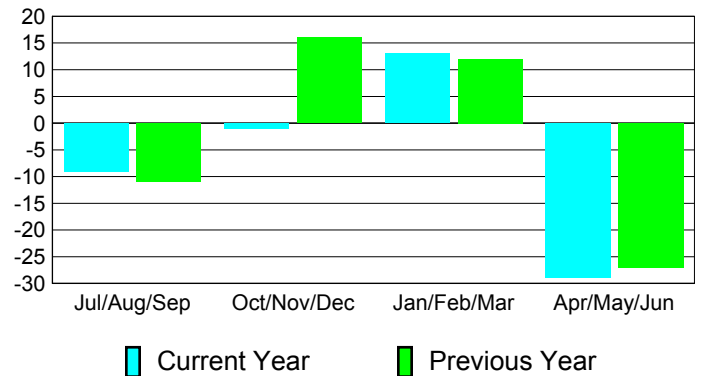

Club Results 2010-2011

Goal, New, Dropped, Gain/Loss

MEMBERSHIP

**Membership Results
2010-2011**

**Membership
2009-2010**

Month	Net Memb Goal	Actual New Memb	Actual Dropped Memb	Gain/Loss of Memb	Gain/Loss of Memb
Jul/Aug/Sep	-17	14	-23	-9	-11
Oct/Nov/Dec	24	44	-45	-1	16
Jan/Feb/Mar	30	36	-23	13	12
Apr/May/Jun	-4	75	-104	-29	-27
Totals	33	169	-195	-26	-10

Membership Results 2010-2011

Goal, New, Dropped, Gain/Loss

Comparison of Club Gain/Loss

Current Year Compared to the Previous Year

Comparison of Membership Gain/Loss

Current Year Compared to the Previous Year

YTD Status Quo Clubs 2010-2011

Status Quo Clubs Compared to Status Quo Members

Gender Comparison 2010-2011

Male

Female