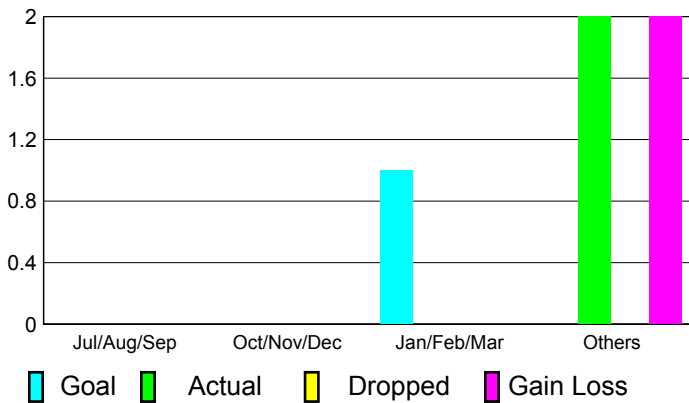

2010-2011 GMT Reports for District (or Undistricted) **District 107 E**

GMT: **JON BJARNI THORSTEINSSO** Location: **FINLAND**

GMT CA: **4**

CLUBS

**Club Results
2010-2011**

**Clubs
2009-2010**

Month	New Club Goal	Actual New Clubs	Actual Dropped Clubs	Gain/Loss of Clubs	Gain/Loss of Clubs
Jul/Aug/Sep	0	0	0	0	0
Oct/Nov/Dec	0	0	0	0	0
Jan/Feb/Mar	1	0	0	0	0
Apr/May/Jun	0	2	0	2	0
Totals	1	2	0	2	0

Club Results 2010-2011

Goal, New, Dropped, Gain/Loss

MEMBERSHIP

**Membership Results
2010-2011**

**Membership
2009-2010**

Month	Net Memb Goal	Actual New Memb	Actual Dropped Memb	Gain/Loss of Memb	Gain/Loss of Memb
Jul/Aug/Sep	-17	14	-23	-9	-11
Oct/Nov/Dec	24	44	-45	-1	16
Jan/Feb/Mar	30	36	-23	13	12
Apr/May/Jun	-4	75	-104	-29	-27
Totals	33	169	-195	-26	-10