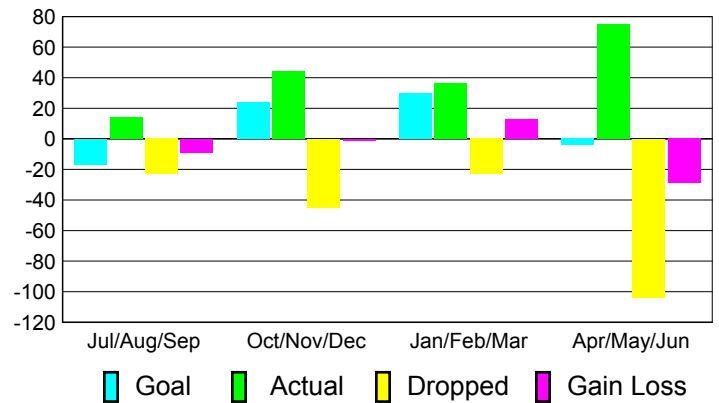

Club Results 2010-2011

Goal, New, Dropped, Gain/Loss

MEMBERSHIP

**Membership Results
2010-2011**

**Membership
2009-2010**

Month	Net Memb Goal	Actual New Memb	Actual Dropped Memb	Gain/Loss of Memb	Gain/Loss of Memb
Jul/Aug/Sep	-17	14	-23	-9	-11
Oct/Nov/Dec	24	44	-45	-1	16
Jan/Feb/Mar	30	36	-23	13	12
Apr/May/Jun	-4	75	-104	-29	-27
Totals	33	169	-195	-26	-10

Membership Results 2010-2011

Goal, New, Dropped, Gain/Loss

Comparison of Club Gain/Loss

Current Year Compared to the Previous Year

Comparison of Membership Gain/Loss

Current Year Compared to the Previous Year