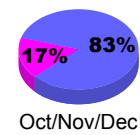

Club Results 2010-2011

Goal, New, Dropped, Gain/Loss

MEMBERSHIP

**Membership Results
2010-2011**

**Membership
2009-2010**

Month	Net Memb Goal	Actual New Memb	Actual Dropped Memb	Gain/Loss of Memb	Gain/Loss of Memb
Jul/Aug/Sep	-17	14	-23	-9	-11
Oct/Nov/Dec	24	44	-45	-1	16
Jan/Feb/Mar	30	36	-23	13	12
Apr/May/Jun	-4	75	-104	-29	-27
Totals	33	169	-195	-26	-10

Membership Results 2010-2011

Goal, New, Dropped, Gain/Loss

Comparison of Club Gain/Loss

Current Year Compared to the Previous Year

Comparison of Membership Gain/Loss

Current Year Compared to the Previous Year

YTD Status Quo Clubs 2010-2011

Status Quo Clubs Compared to Status Quo Members

Gender Comparison 2010-2011

Male

Female